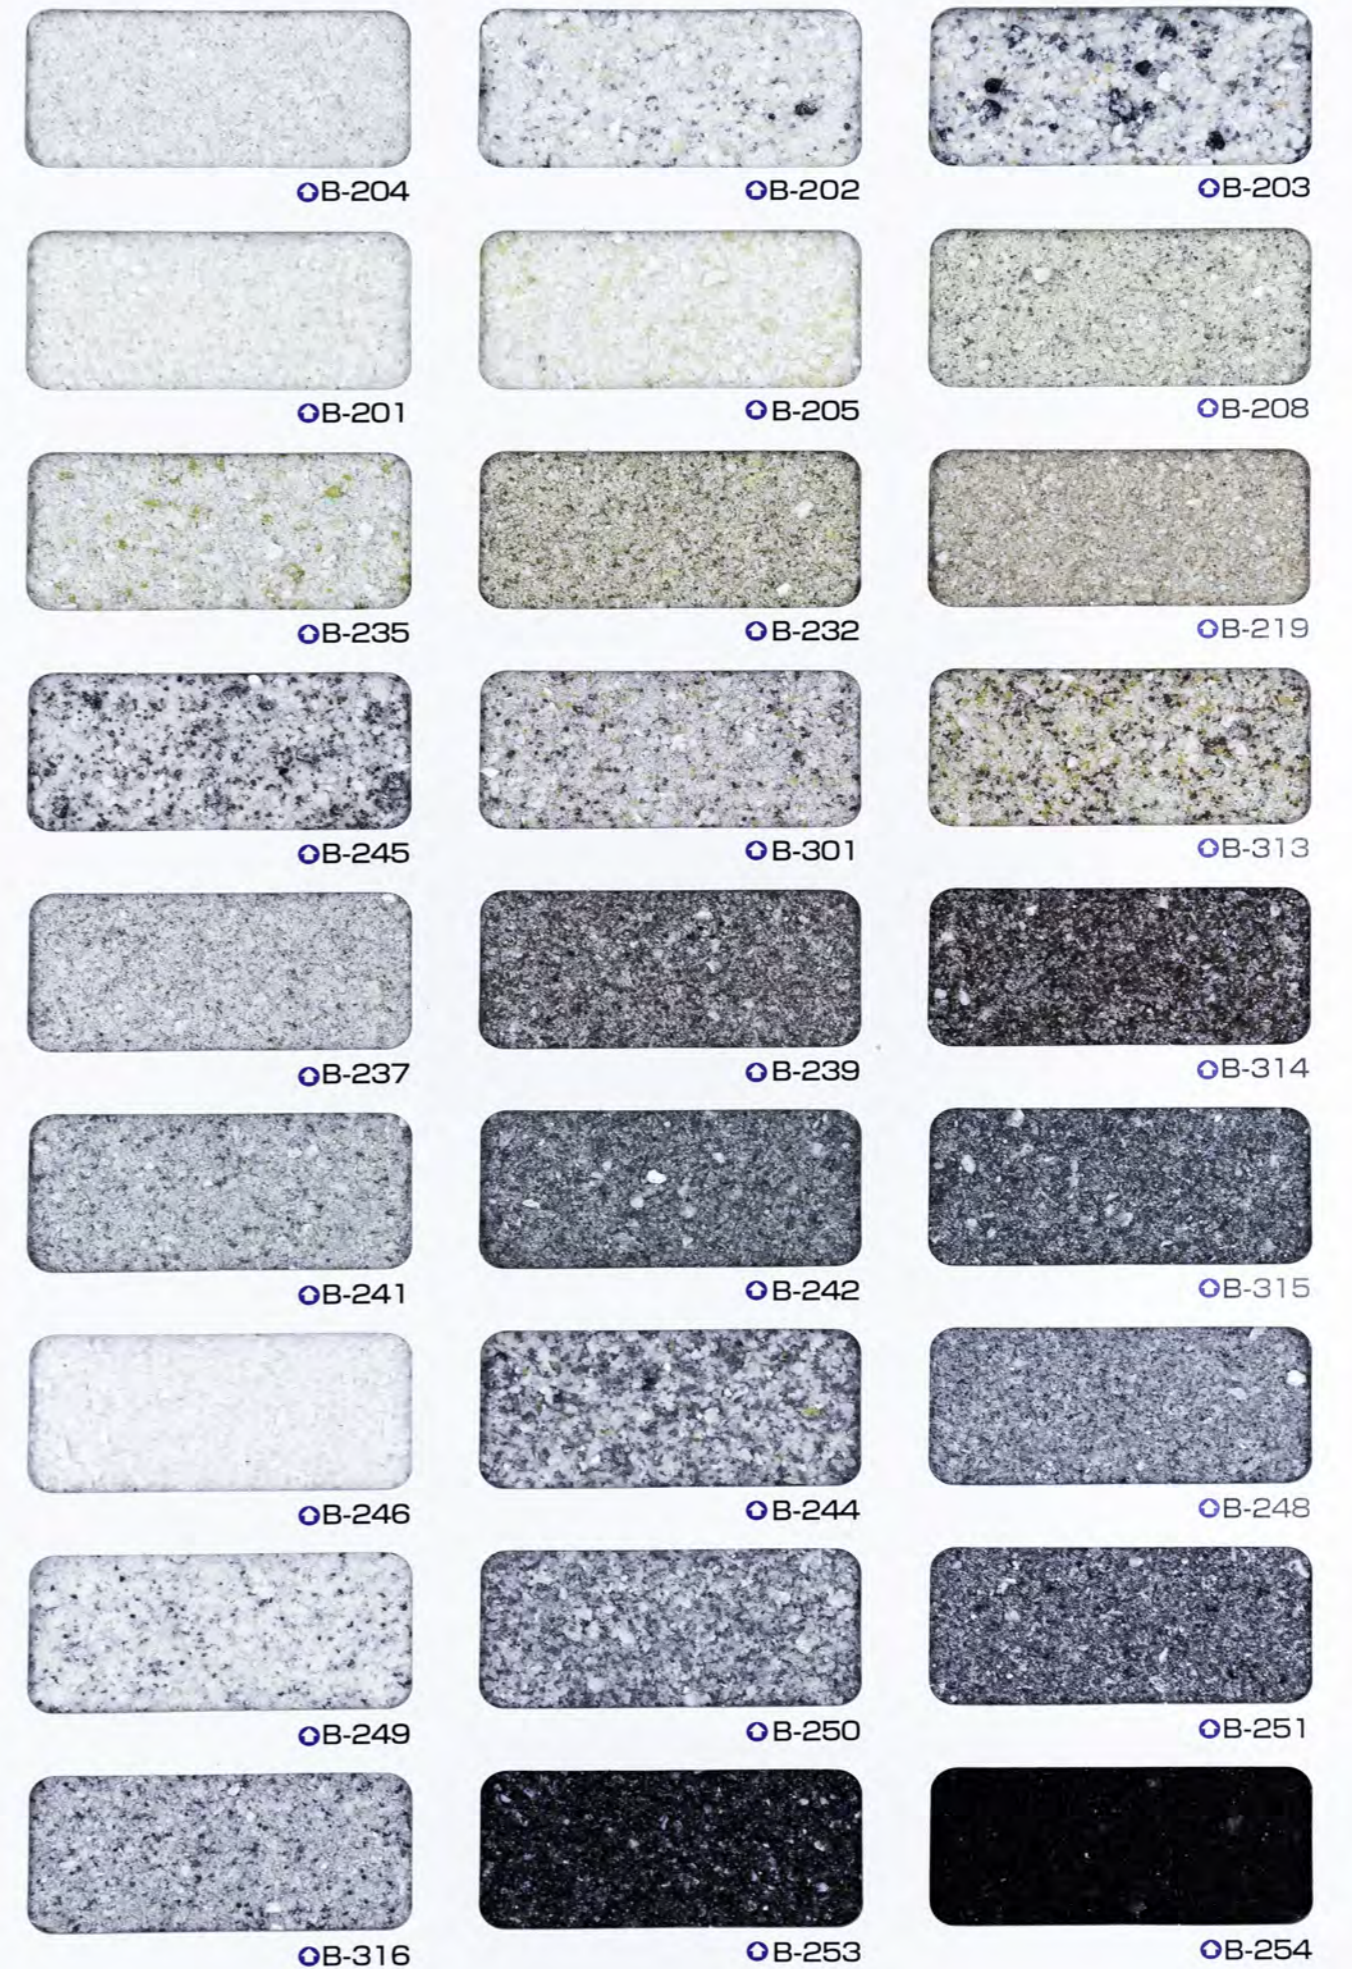

# CERASKAKEN<sup>®</sup>

An acrylic based pottary stone spray coating

Harris & Pop Hotel Gubeng Surabaya/Indonesia

HCHO  
Emission  
Class

High  
Durability

High  
Adhesive  
Strength

Water  
Based

- As CERASKAKAEN is containing coloured ceramic chips and spray on paper, the finishes shown here are only approximations to the actual ones. SK KAKEN Co.,Ltd. is not responsible for variation of finished.
- The colour of actual materials may be slightly different from samples on this catalogue.
- Check the texture by make-up sample prior to the actual application.